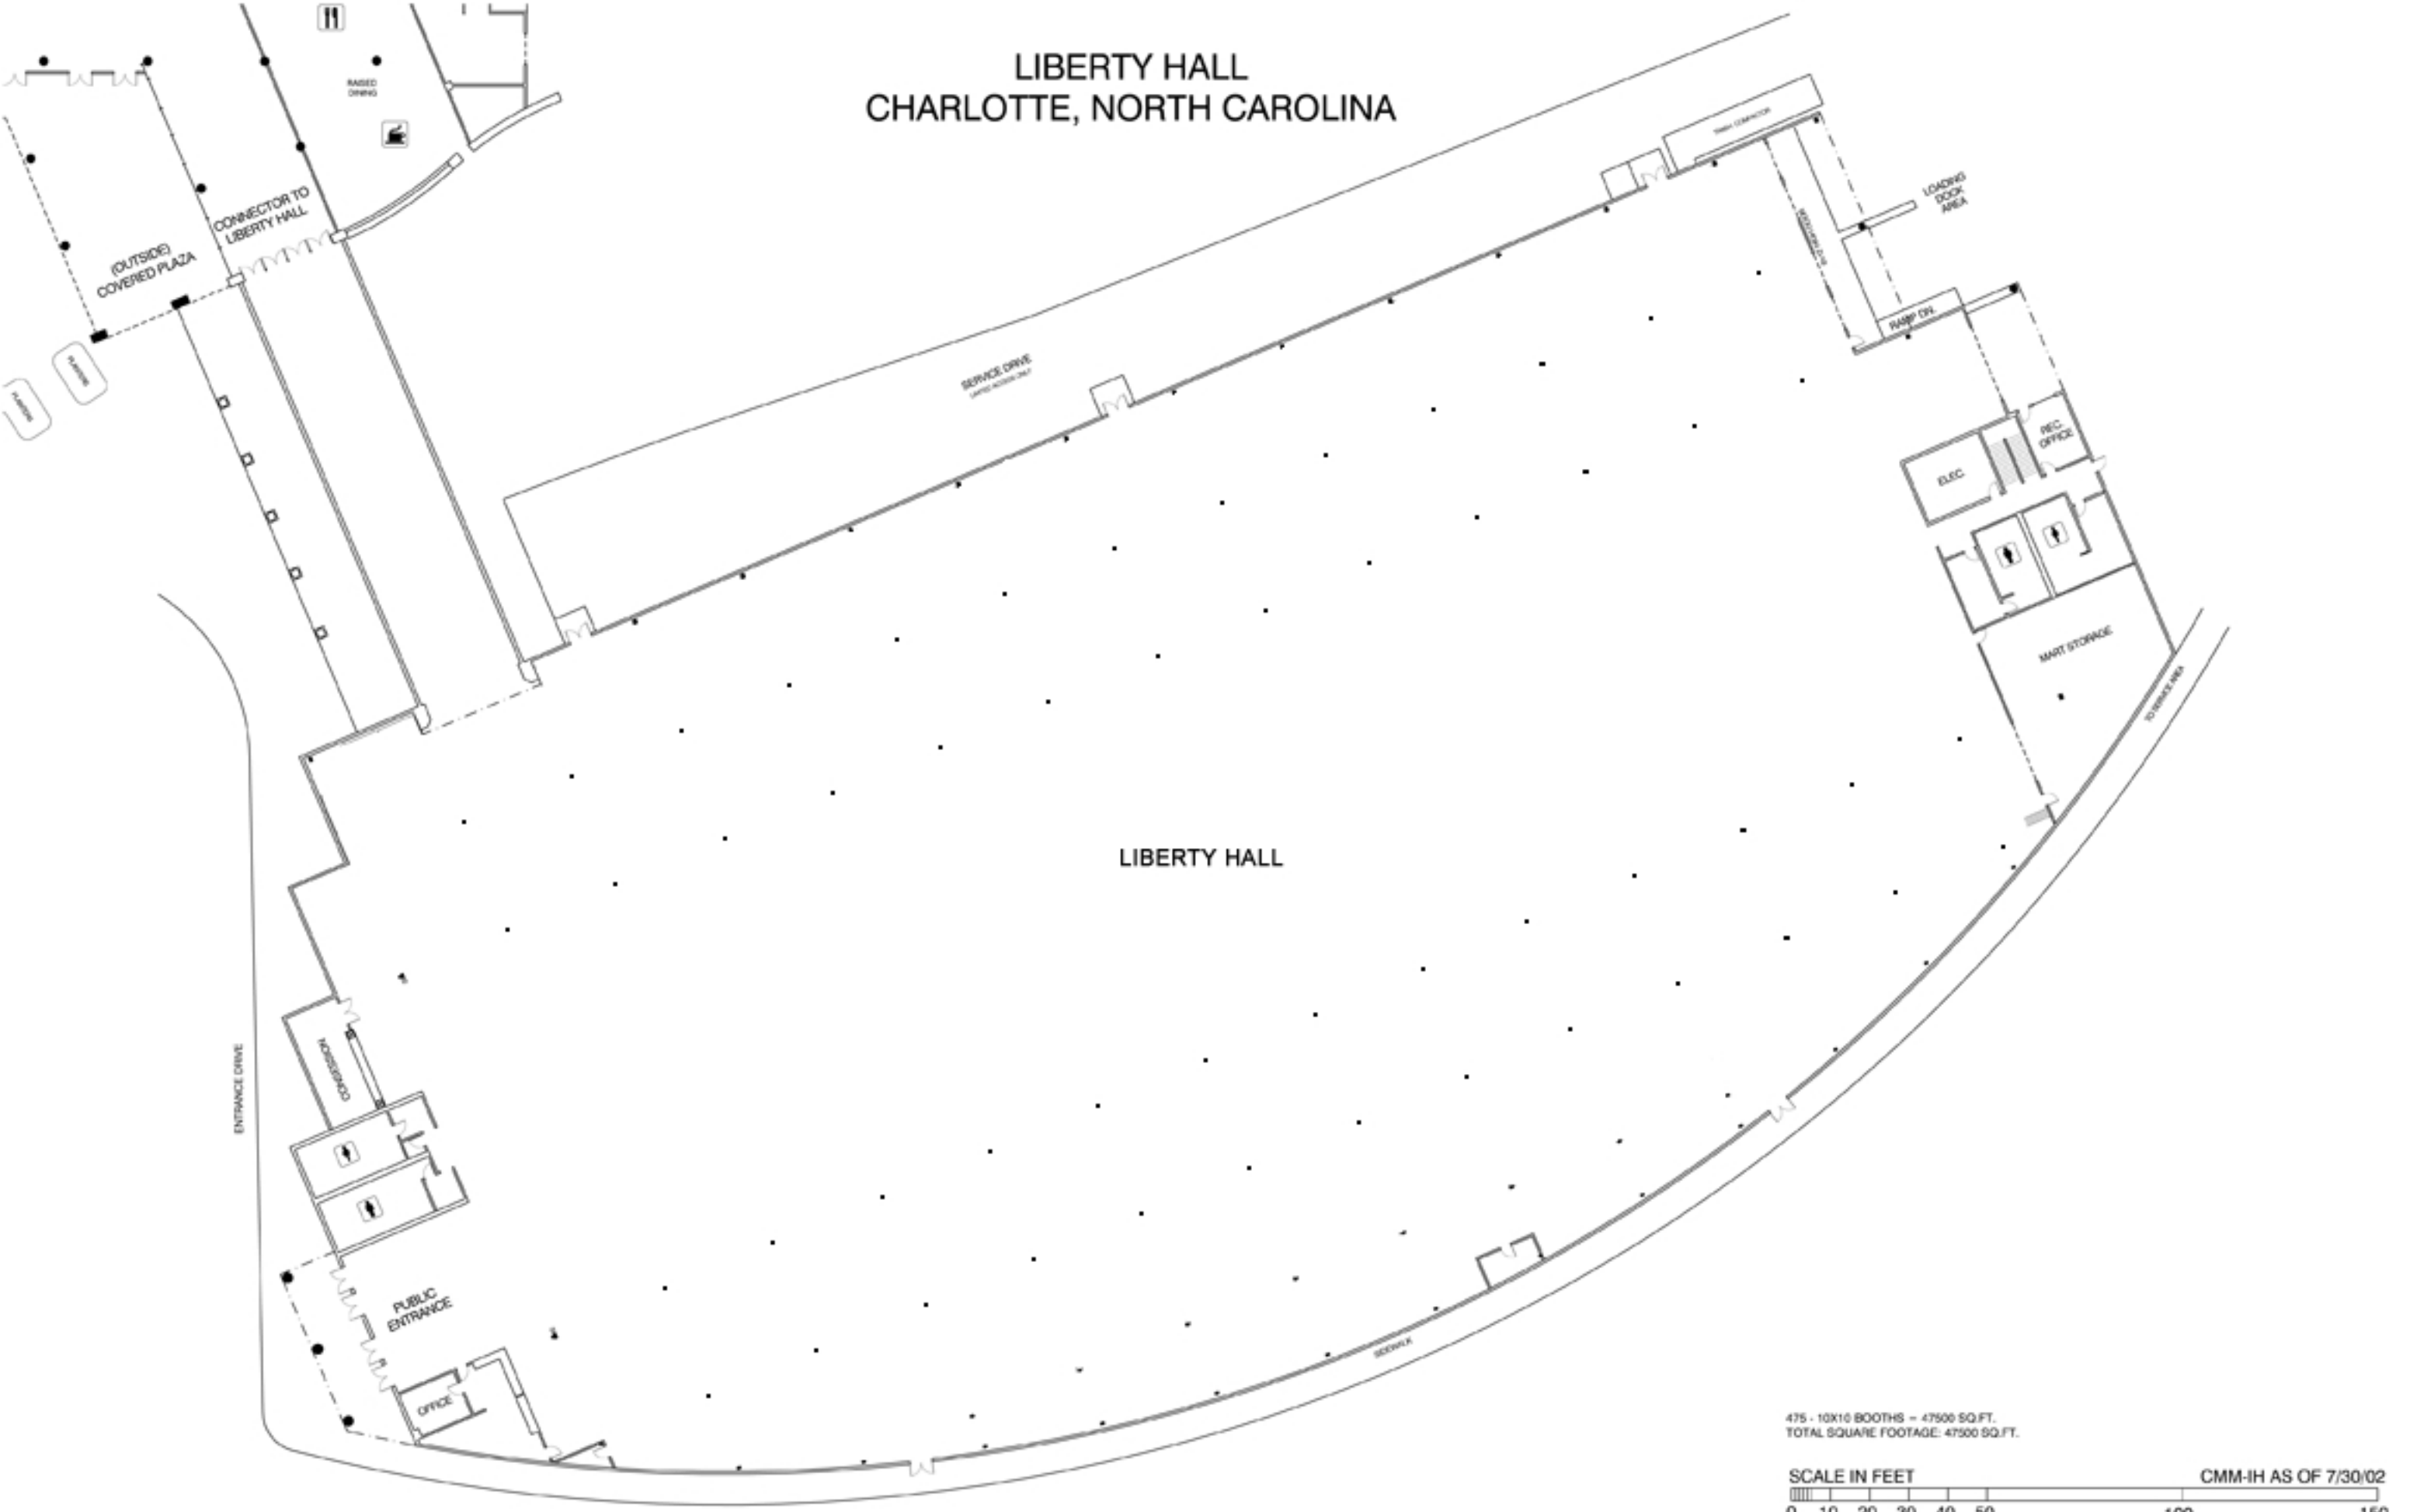

LIBERTY HALL CHARLOTTE, NORTH CAROLINA

475 - 10X10 BOOTHS - 47500 SQ. FT.
TOTAL SQUARE FOOTAGE: 47500 SQ. FT.

SCALE IN FEET
0 10 20 30 40 50 100 150
CMM-IH AS OF 7/30/02